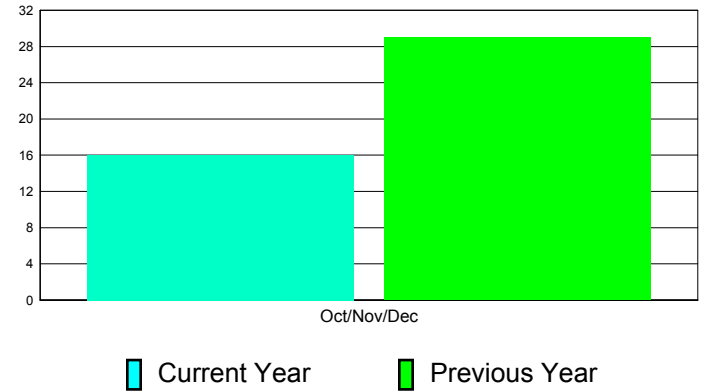

Comparison of Membership Gain/Loss

Current Year Compared to the Previous Year