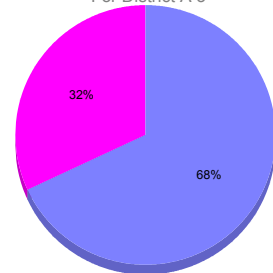

Gender Comparison 2010-2011

For District A 3

Oct/Nov/Dec

Male   Female