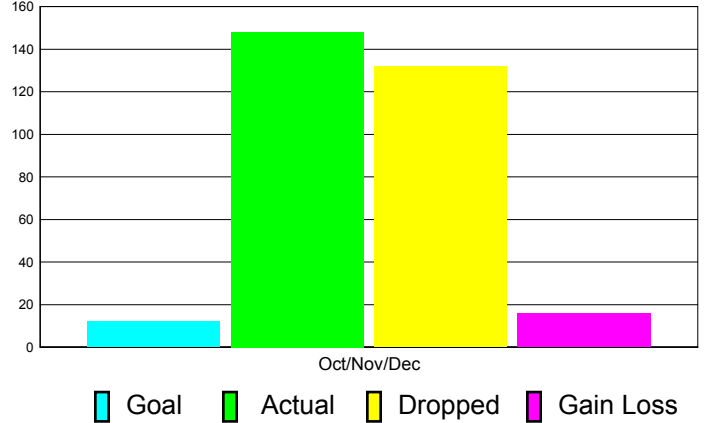

### YTD Status Quo Clubs 2010-2011

Status Quo Clubs Compared to Status Quo Members

## MEMBERSHIP

Membership Results  
2011-2012

Membership  
2010-2011

Month	Net Memb Goal	Actual New Memb	Actual Dropped Memb	Gain/Loss of Memb	Gain/ Loss of Memb
Oct/Nov/Dec	12	148	132	16	29
<b>Totals</b>	<b>12</b>	<b>148</b>	<b>132</b>	<b>16</b>	<b>29</b>

### Membership Results 2011-2012

Goal, New, Dropped, Gain/Loss